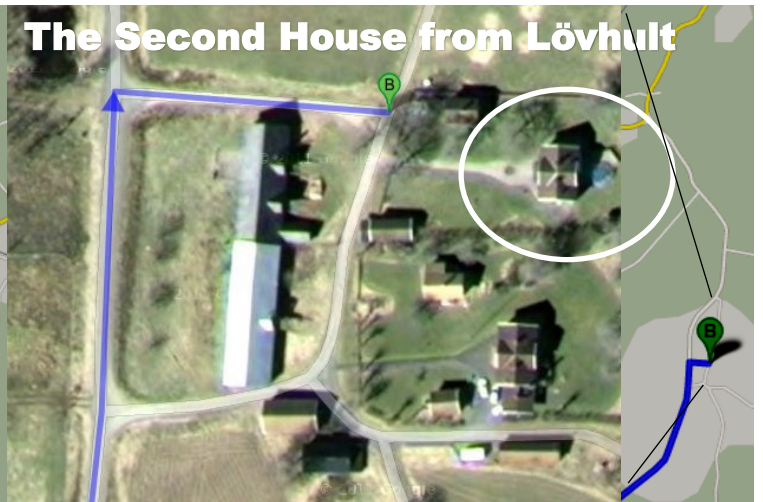

Route to Bollebo, Nässjö

The House coordinates:

WGS 84 (lat, lon):
N 57° 39.908', E 14° 46.804'

WGS 84 decimal (lat, lon):
57.66513, 14.78006

RT90:
6393818, 1438816

SWEREF99 TM:
6391450, 486878

Stockholm

Jönköping

Göteborg

Malmö

**Head west to road 40 from road E4
E4 to Bollebo = 40km, 30 minutes drive**

Nässjö

Eksjö