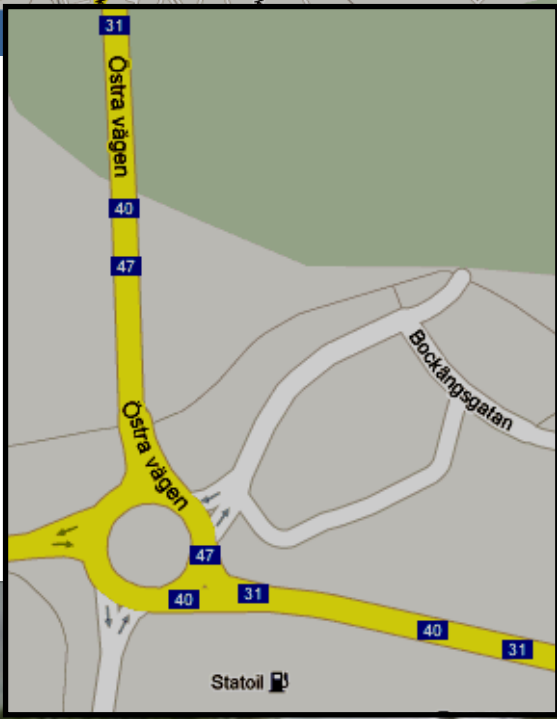

Route to Bollebo, Nässjö

The House coordinates:

WGS 84 (lat, lon):
N 57° 39.908', E 14° 46.804'

WGS 84 decimal (lat, lon):
57.66513, 14.78006

RT90:
6393818, 1438816

SWEREF99 TM:
6391450, 486878

Stockholm

Jönköping

Göteborg

Malmö

**Head west to road 40 from road E4
E4 to Bollebo = 40km, 30 minutes drive**

Nässjö

Eksjö