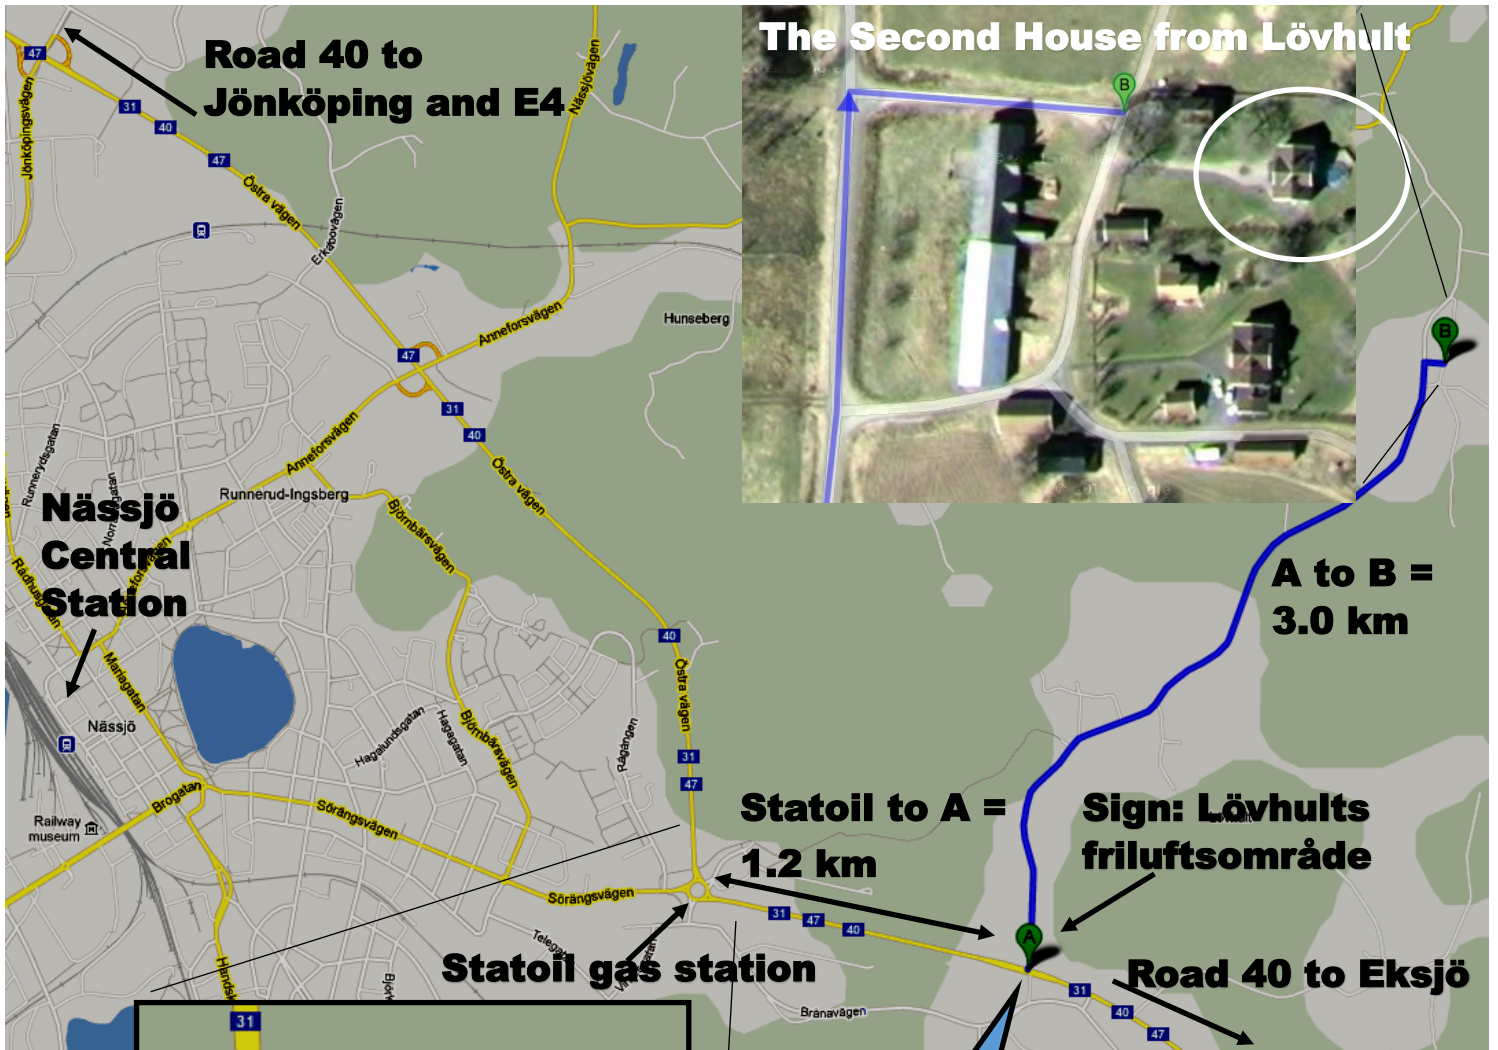

Route to Bollebo, Nässjö

The House coordinates:

WGS 84 (lat, lon):
N 57° 39.908', E 14° 46.804'

WGS 84 decimal (lat, lon):
57.66513, 14.78006

RT90:
6393818, 1438816

SWEREF99 TM:
6391450, 486878

Stockholm

Jönköping

Göteborg

Malmö

**Head west to road 40 from road E4
E4 to Bollebo = 40km, 30 minutes drive**

Nässjö

Eksjö